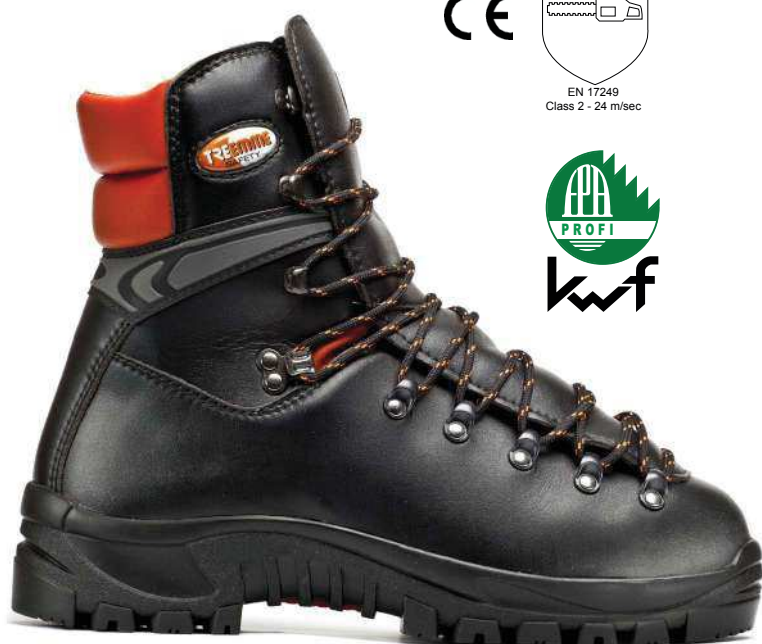

CE

EN 17249
Class 2 - 24 m/sec

kwf

UNI EN ISO 17249:2014 A E WRU P WR CI FO HRO SRA CL. 2

Pelle bovina pieno fiore idrorepellente;
Fodera in pelle;
Suola SPIDER antiscivolo;
Colori: Nero/Arancione;
Taglie: 39-47
Peso (Kg/paio taglia 43): 2,6
Altezza (cm - taglia 43): 24,7

*Bovine premium leather;
Leather lining;
SPIDER non slip sole;
Colors: Black/Orange;
Size: 39-47
Weight (Kg/pair size 43): 2,6
High (cm - size 43): 24,7*