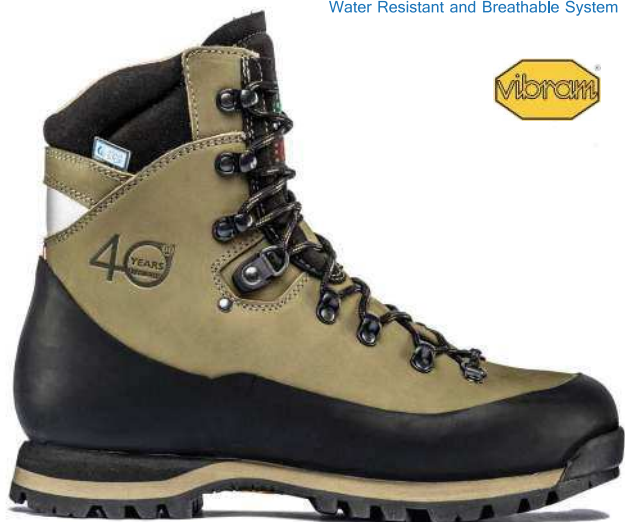

Calzatura trekking in pelle nabuk pieno fiore;
Tomaia in un unico pezzo;
Fodera AQUASTOP impermeabile e traspirante;
Suola Vibram in gomma;
Colore: Verde oliva;
Taglie: 39-48

*Nubuk premium leather upper;
Upper in a single piece of leather;
Waterproof and breathable AQUASTOP lining;
Vibram sole;
Color: Olive green;
Sizes: 39-48*

9517/1

AQUA STOP
Water Resistant and Breathable System