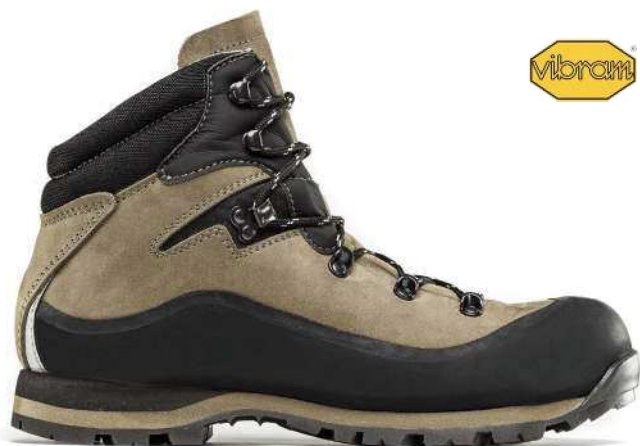

AQUA STOP
Water Resistant and Breathable System

Calzatura trekking in pelle nabuk;
Tomaia in un unico pezzo;
Fodera AQUASTOP impermeabile e traspirante;
Suola Vibram in gomma;
Colore: Verde/nero;
Taglie: 39-47

*Nabuk leather upper;
Waterproof and breathable AQUASTOP lining;
Upper in a single piece of leather;
Vibram sole;
Color: Green/black;
Sizes: 39-47*