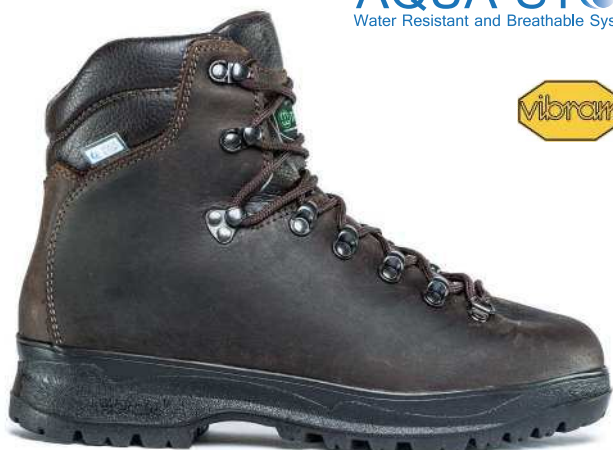

AQUA STOP
Water Resistant and Breathable System

Calzatura trekking in pelle pieno fiore;
Tomaia a pezzo unico
Fodera AQUASTOP impermeabile e traspirante;
Suola Vibram in gomma;
Colore: Marrone;
Taglie: 37-47

*Premium leather;
Upper in a single piece of leather;
Waterproof and breathable AQUASTOP lining;
Rubber Vibram sole;
Color: Brown;
Sizes: 37-47*

9560 RESIA