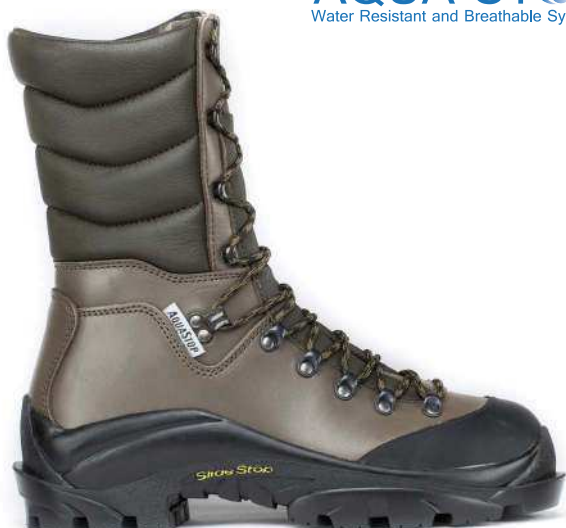

9299

AQUA STOP
Water Resistant and Breathable System

Calzatura trekking /caccia alta in pelle pieno fiore;
Fodera AQUASTOP impermeabile e traspirante;
Suola IBEX antiscivolo;
Colore: Verde;
Taglie: 39-47

*High trekking shoe made of premium leather;
Waterproof and breathable AQUASTOP lining;
IBEX non slip sole;
Color: Green;
Sizes: 39-47*

9398