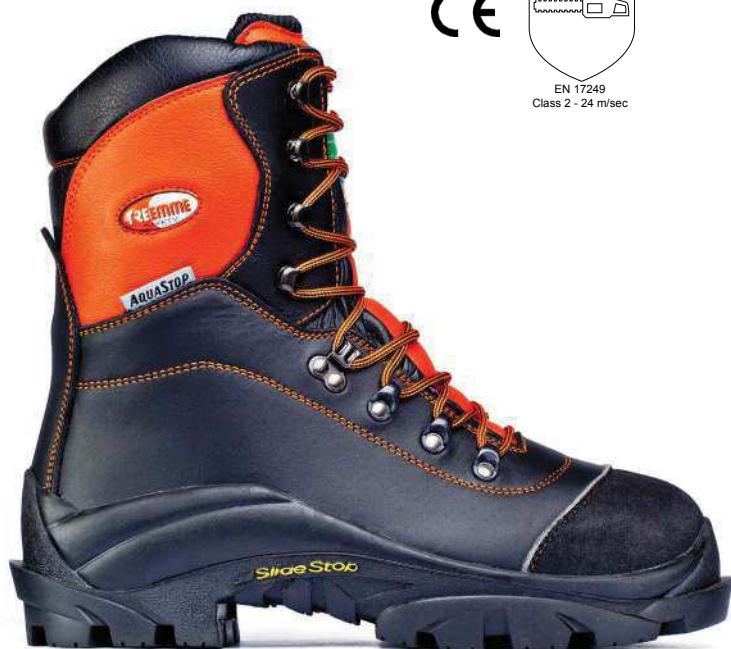

91214

CE

EN 17249
Class 2 - 24 m/sec

UNI EN ISO 17249:2014 A E WRU P WR CI FO HRO SRA CL. 2

Pelle bovina pieno fiore idrorepellente;
Fodera con membrana AQUASTOP impermeabile e traspirante;
Suola IBEX ramponabile;
Colori: Nero/Arancione;
Taglie: 39-47
Peso (Kg/paio taglia 43): 2,6
Altezza (cm - taglia 43): 24,7

*Bovine premium leather;
Waterproof and breathable AQUASTOP lining;
IBEX cramponable sole;
Colors: Black/Orange;
Size: 39-47
Weight (Kg/pair size 43): 2,6
High (cm - size 43): 24,7*