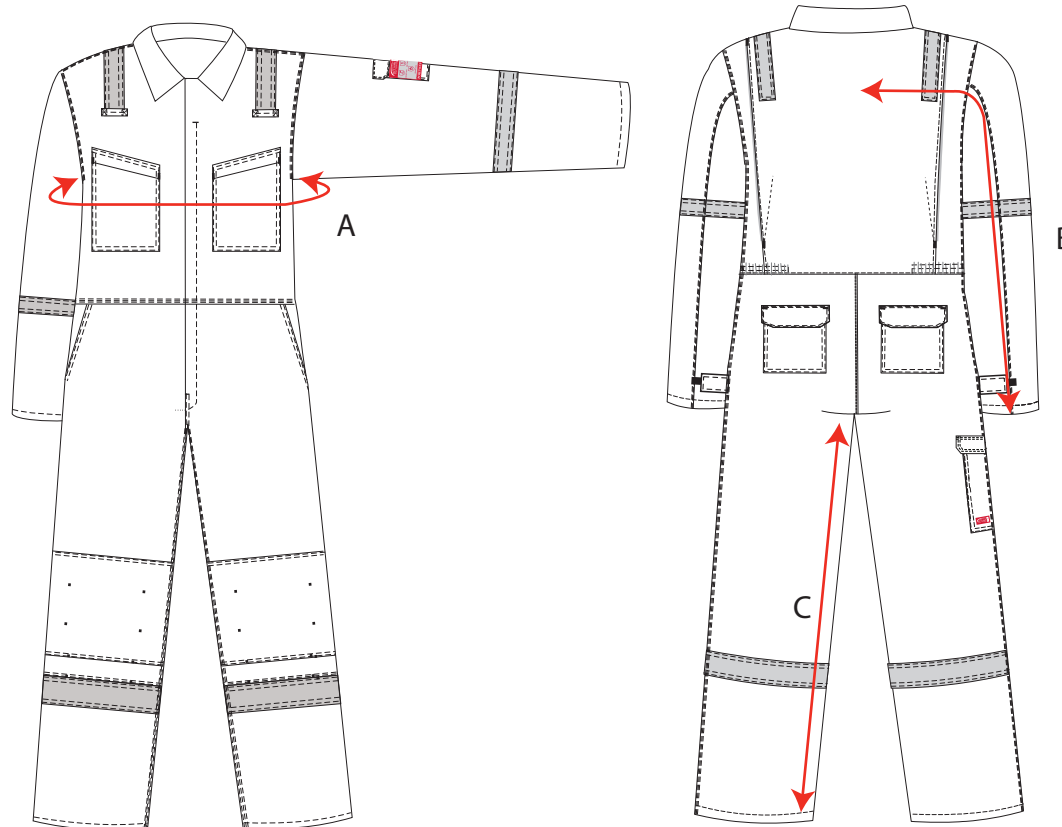

STYLE NO: FF50

DESCRIPTION: Aberdeen FR Coverall

FABRIC: 99% Cotton 1% Carbon Fibre 350g.

COLOUR: Navy, Orange, Red.

Size (INCHES)		32"	34"	36"	38"	40"	41"	42"	44"	46"	47"	48"	50"	52"	54"
AREA		80	88	92	96	100	104	108	112	116	120	124	128	132	136
Chest	A	94	102	106	110	118	120	122	126	130	134	138	142	146	154
Sleeve length	C	80	82	82.5	83	84	84.5	84.5	85	86	86.5	86.5	87	87.5	88
from 12cm below neck															
Inside Leg	F	80	80	80	80	80	80	80	80	80	80	80	80	80	80