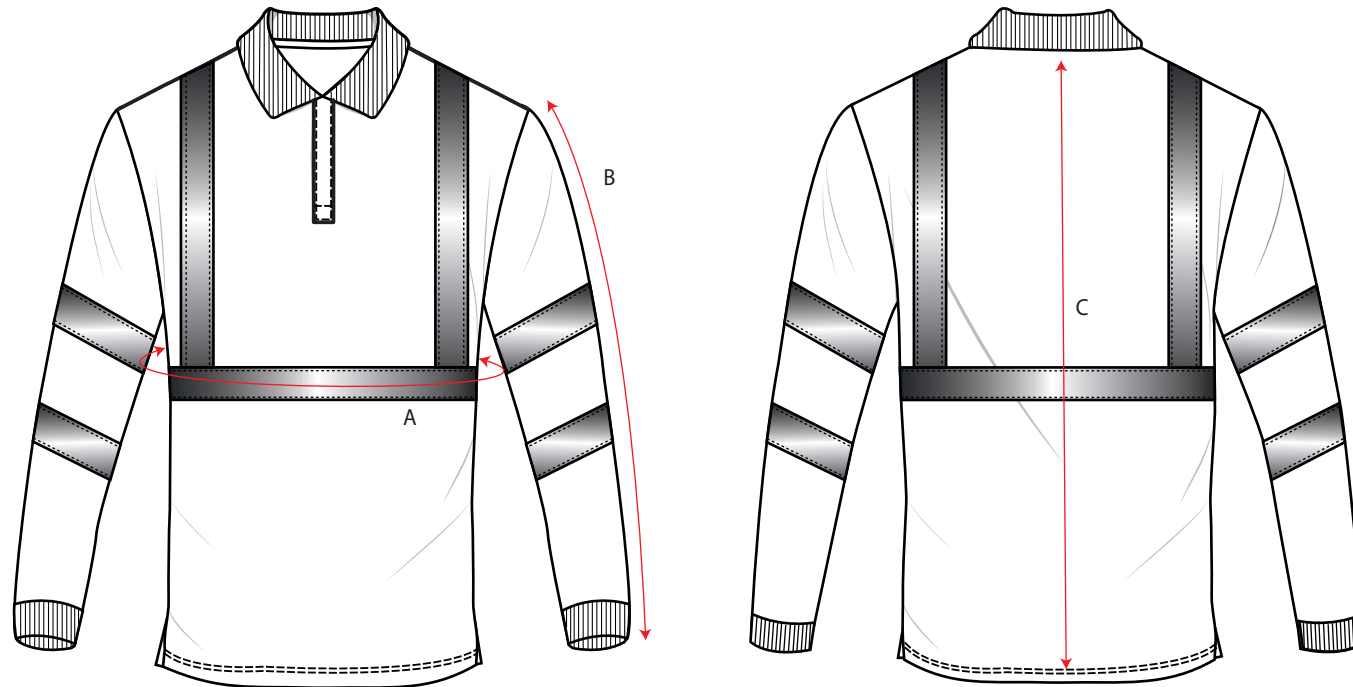

STYLE NO: FR76

DESCRIPTION: Flame Resistant Anti Static Hi Vis GO/RT Long Sleeve Poloshirt

FABRIC: 66% Modacrylic 32% polyester  
2% Carbon Fibre, 220gm

COLOUR: EN471 Orange to  
GO/RT 3729 & Navy

AREA		XS	S	M	L	XL	XXL	XXXL	4XL	5XL
Chest	A	98	106	114	122	130	138	146	154	162
Outside Sleeve (incl. Cuff)	B	58	59	60	61	62	63	64	65	66
Centre Back Length	C	74	76	76	76	76	76	78	78	78